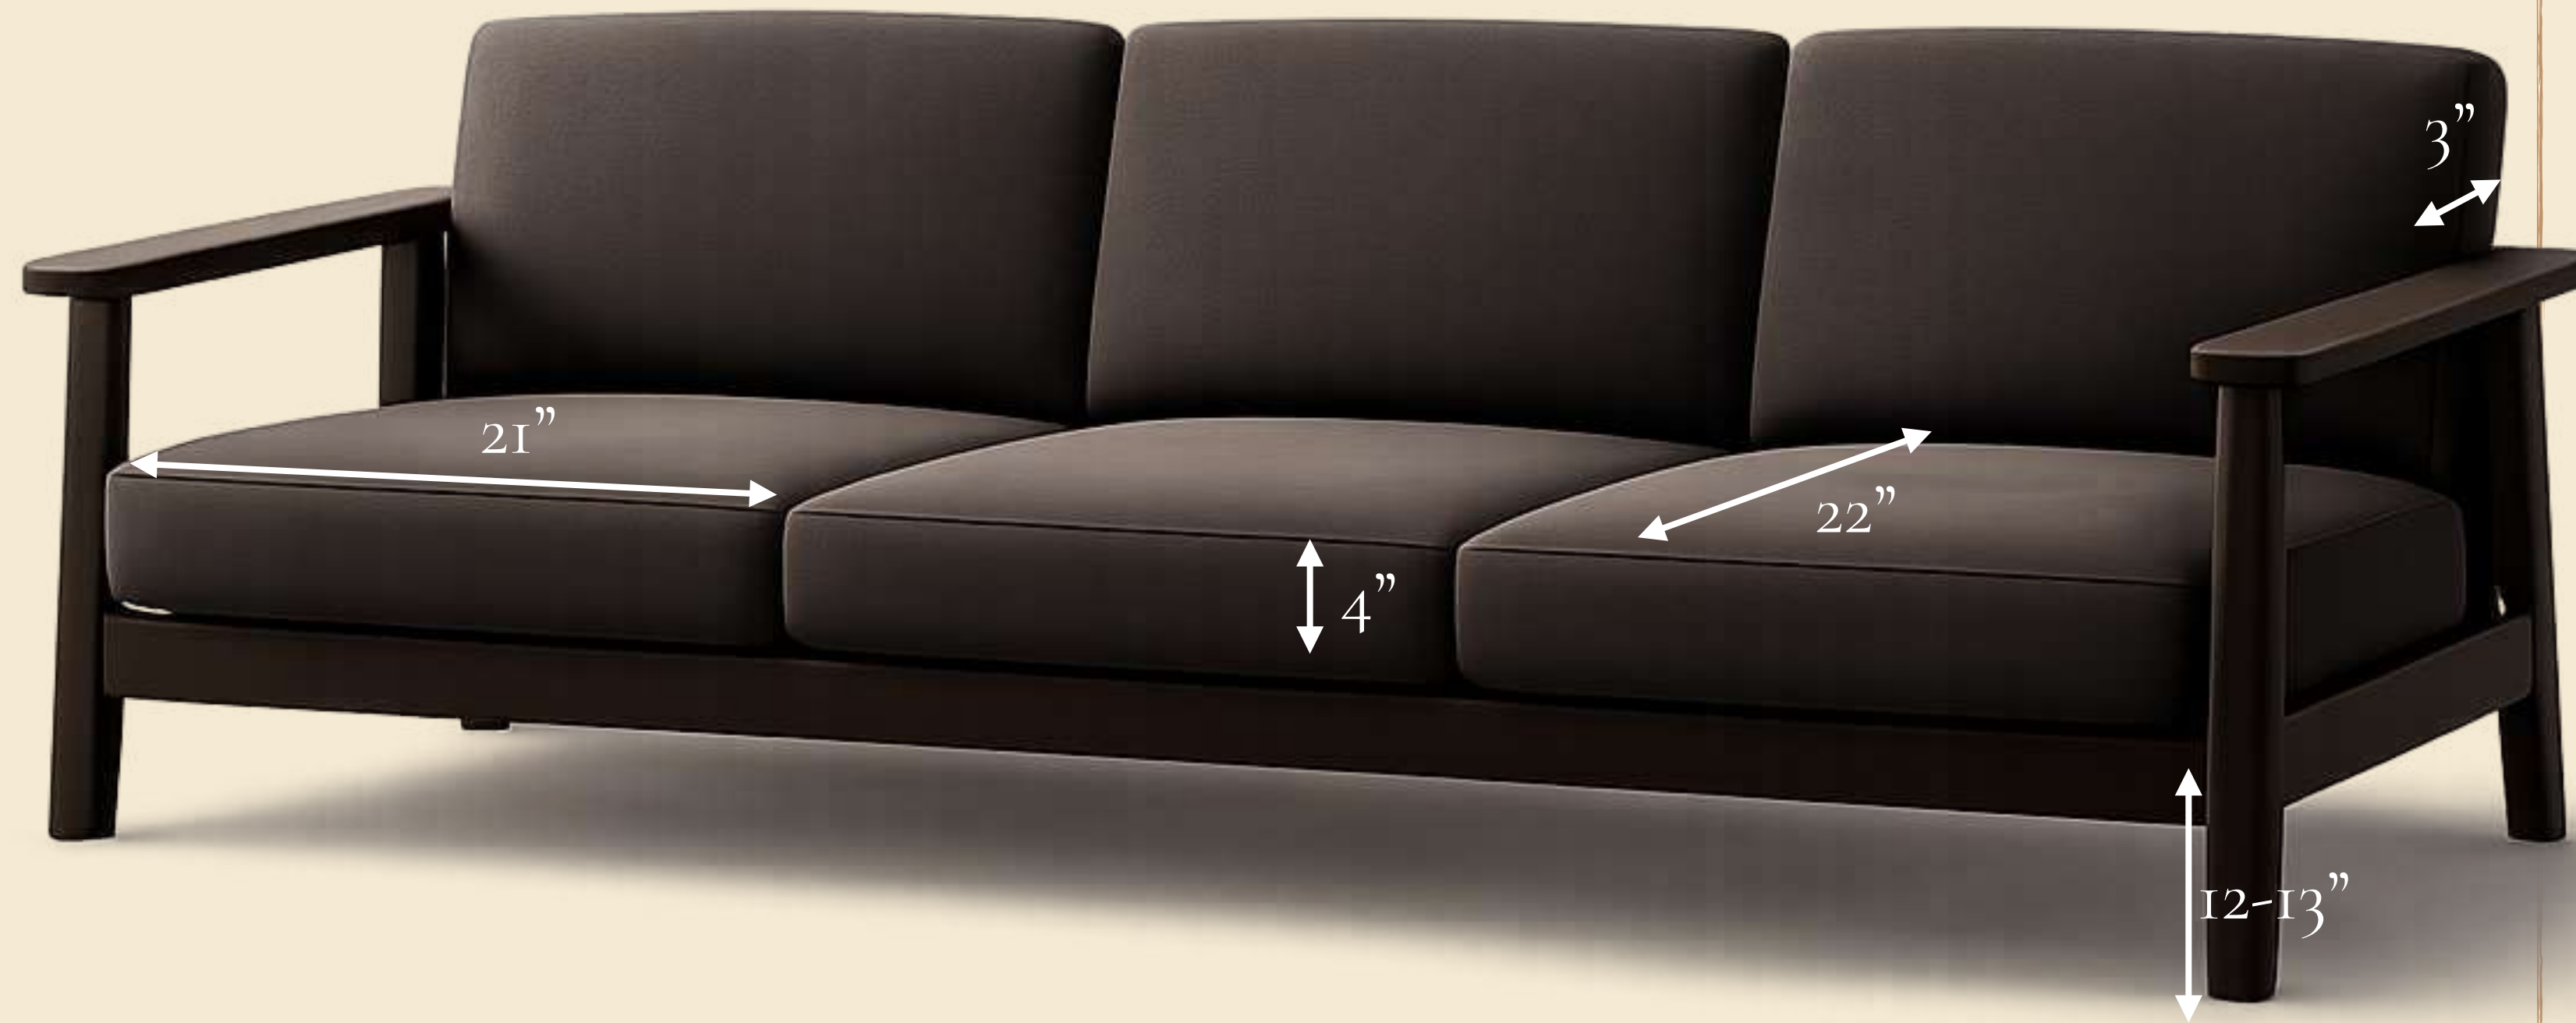

Measured by 25 Years of Experience.

Inner Seating Width

1 Seater: ~21"

2 Seater: ~42"

3 Seater: ~63"

Comfort Dimensions

Seating Depth: ~22"

Seat Cushion: 4"