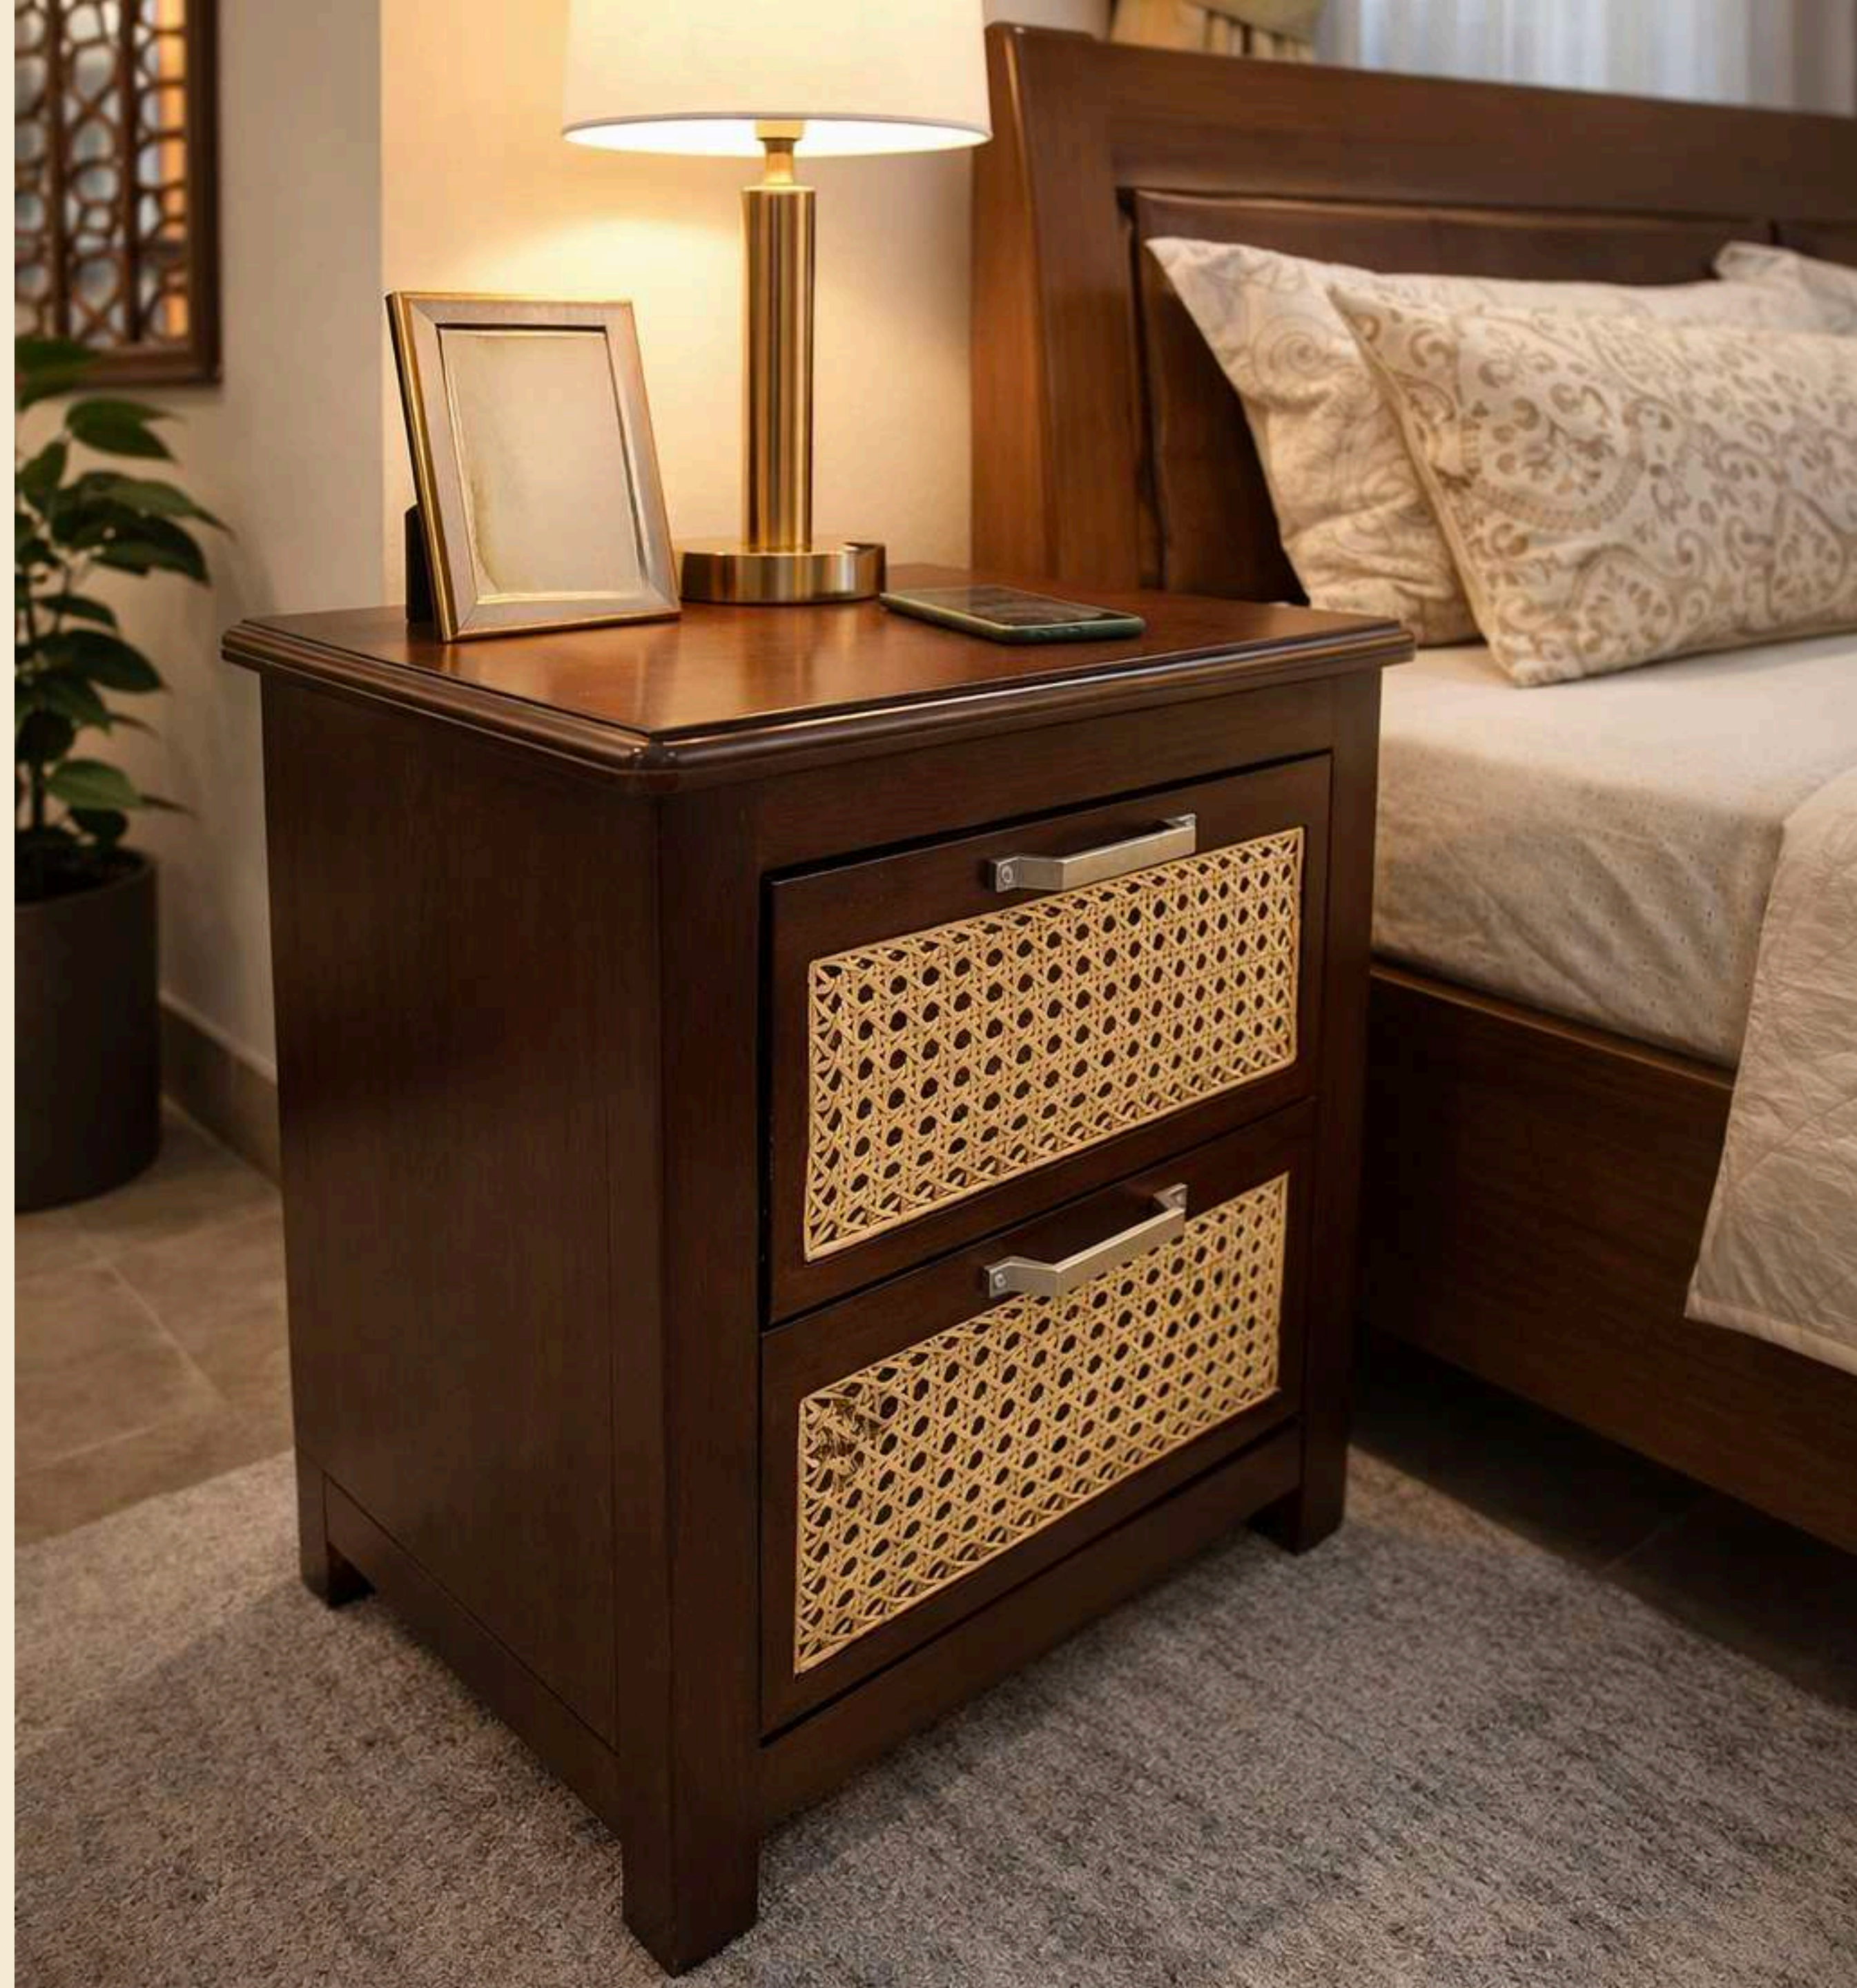

The Quartz

Sharp geometric angles for a contemporary look.

WOOD	Engineered Burma Teak · Full Burma Teak
OPTIONS	Hand Woven Assam Cane
DRAWER	Top - Medium , Bottom - Medium
POLISH	Natural Teak · Light Walnut · Dark Walnut
COLLECTION	The Timeless Collection

Bedside Table

₹35,000

Dimensions available on request · All pieces customizable