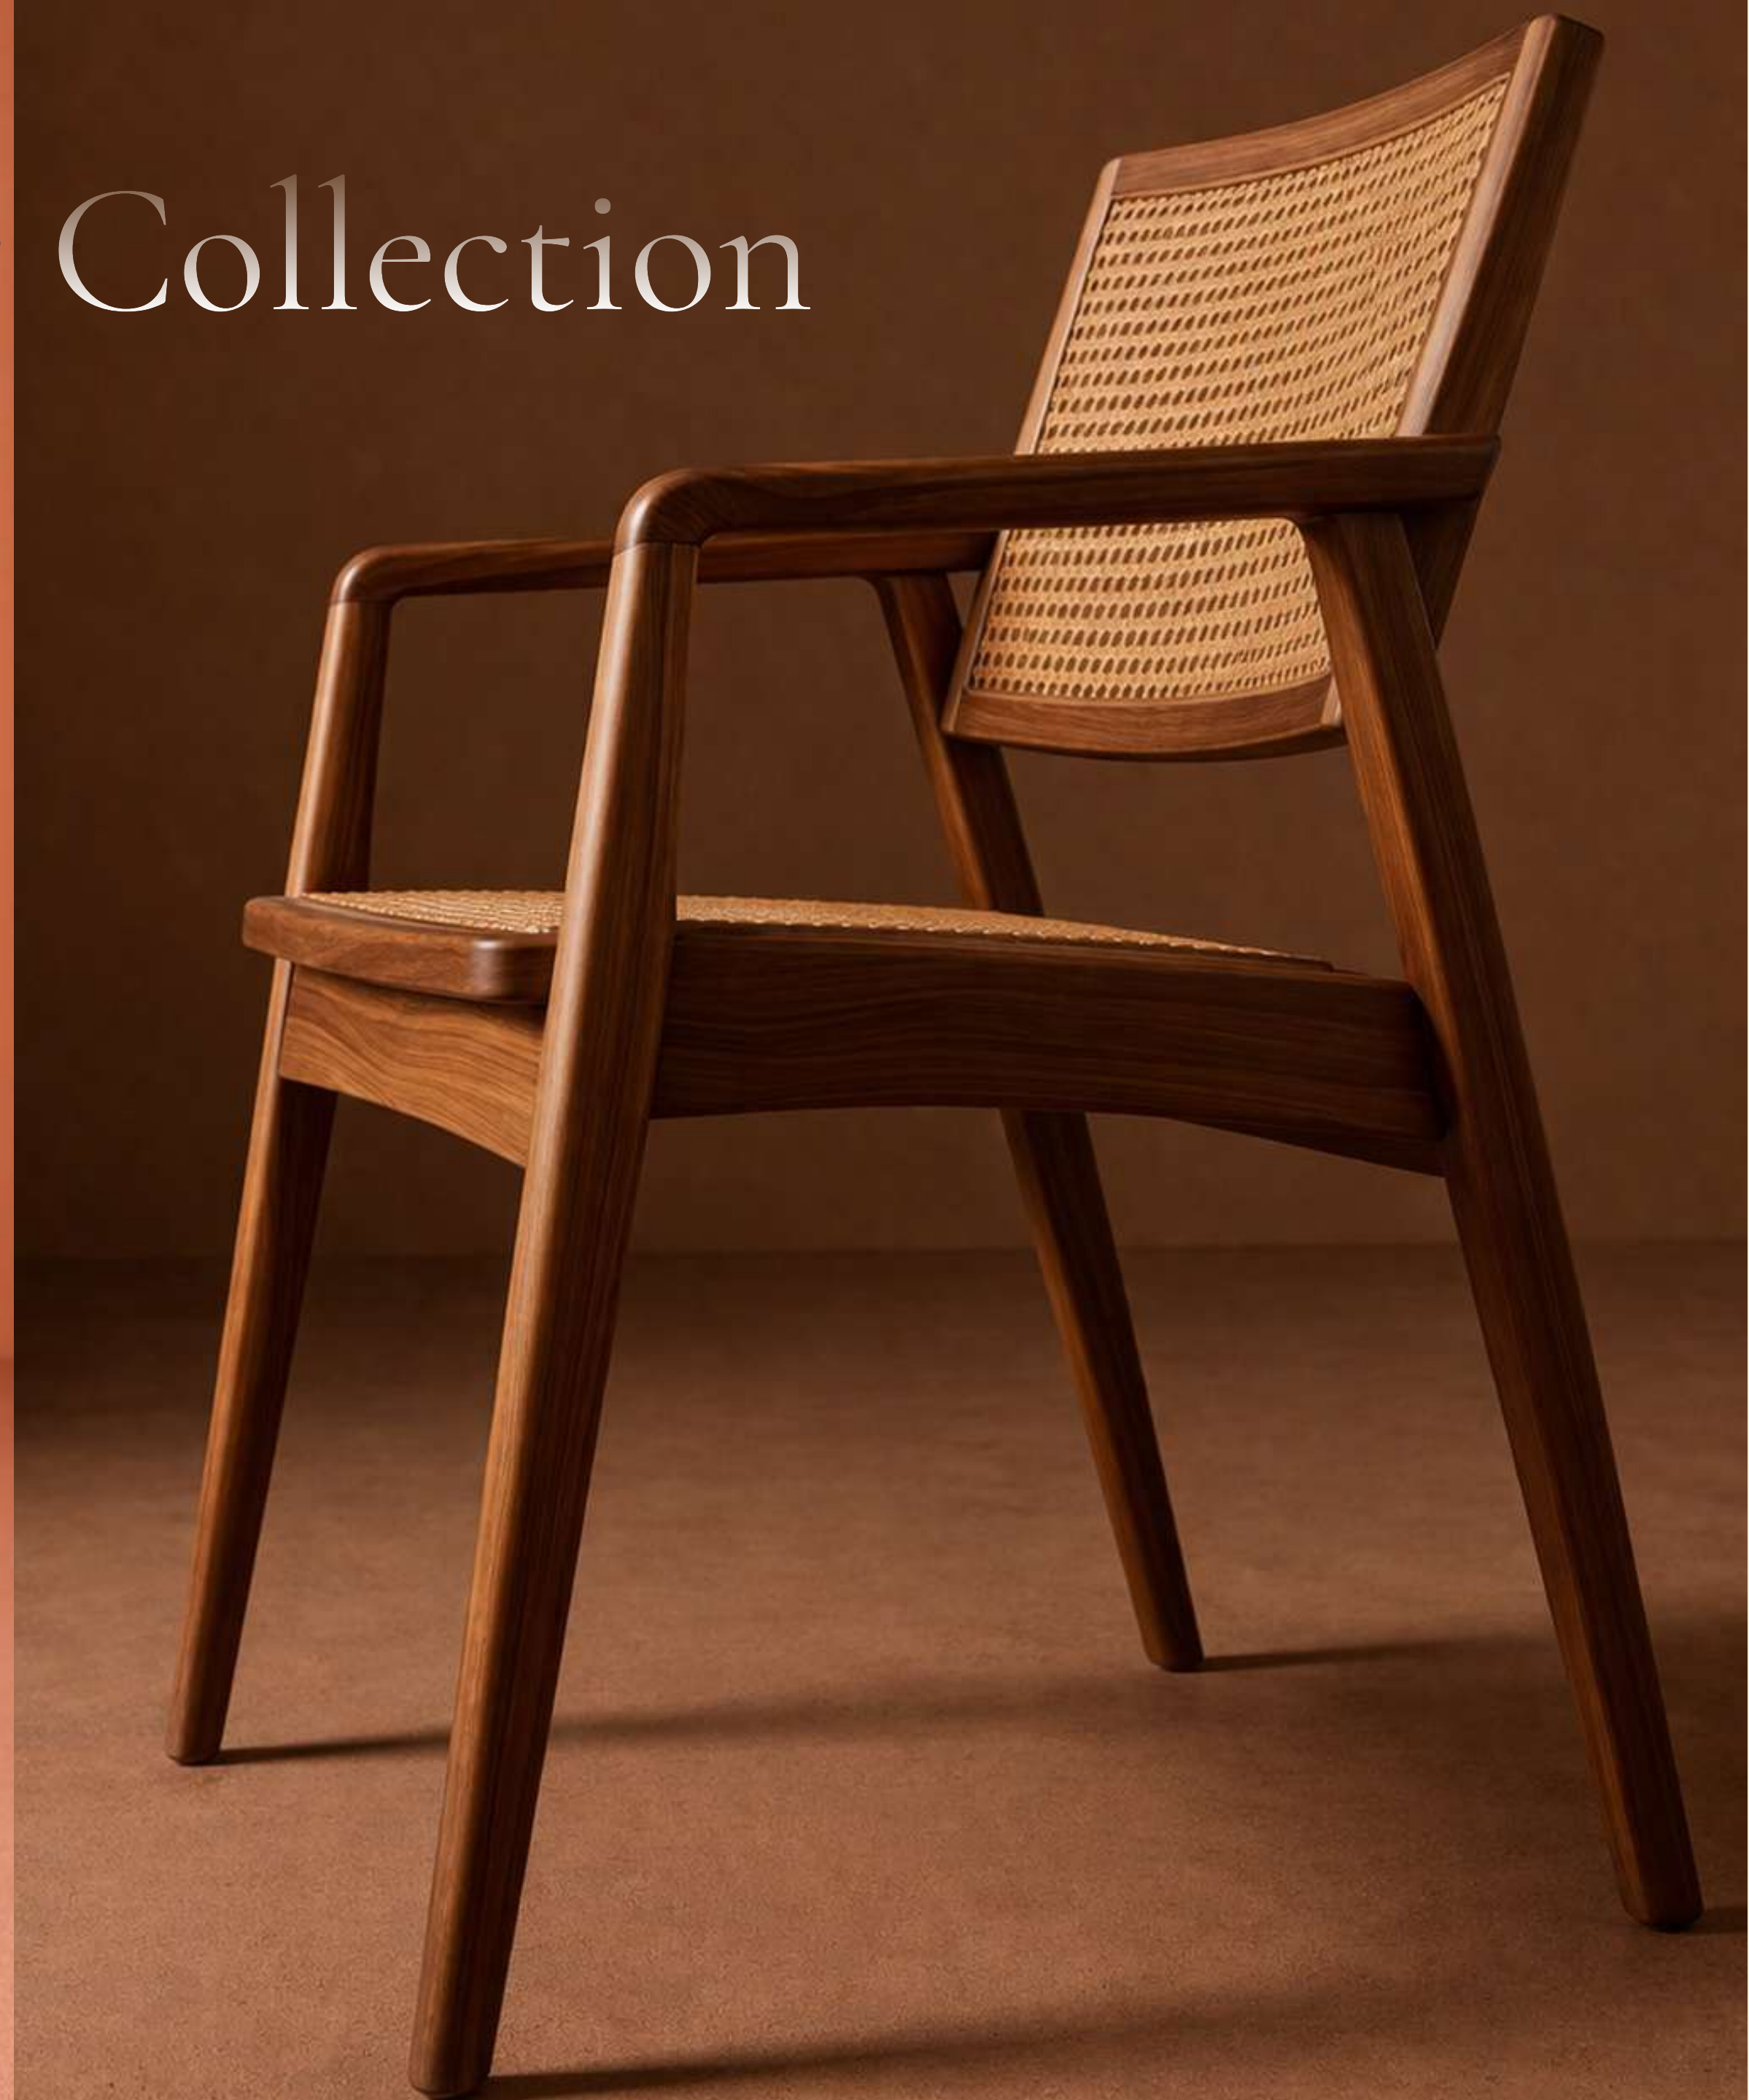

₹40,000

Dimensions available on request · All pieces customizable

LEGACY

Dining Chair Collection

Timeless Dining Chair

Where mid-century form meets Indian craft.

WOOD Burma Teak

OPTIONS None